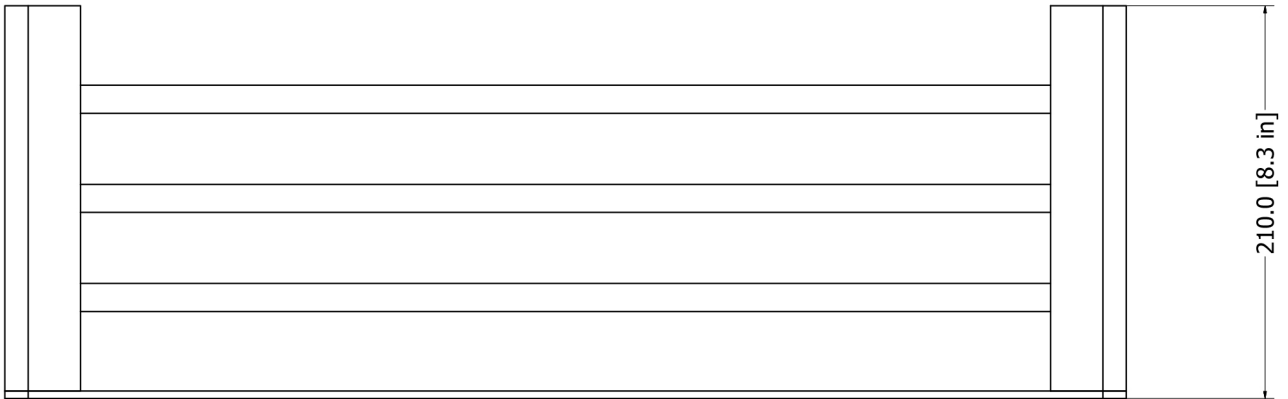

BATHROOM ACCESSORIES

Material of Body

Zinc Alloy

BA040

DETAIL – SPEC SHEET

Finishes/Colors Available

Brushed Nickel, Oil Rubbed
Bronze, Chrome, Matte
Black

Critical Dimensions

23.6" W x 4.8" H x 8.3" D

Warranty period

One Year

Mounting Bracket/mounting dimensions

Installation Guide

BA040