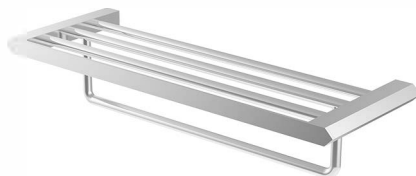

BATHROOM ACCESSORIES

Material of Body

Zinc Alloy

BA040

DETAIL – SPEC SHEET

Finishes/Colors Available

Brushed Nickel, Oil Rubbed
Bronze, Chrome, Matte
Black

Critical Dimensions

23.6" W x 4.8" H x 8.3" D

Warranty period

One Year

Mounting Bracket/mounting dimensions

Installation Guide

BA040