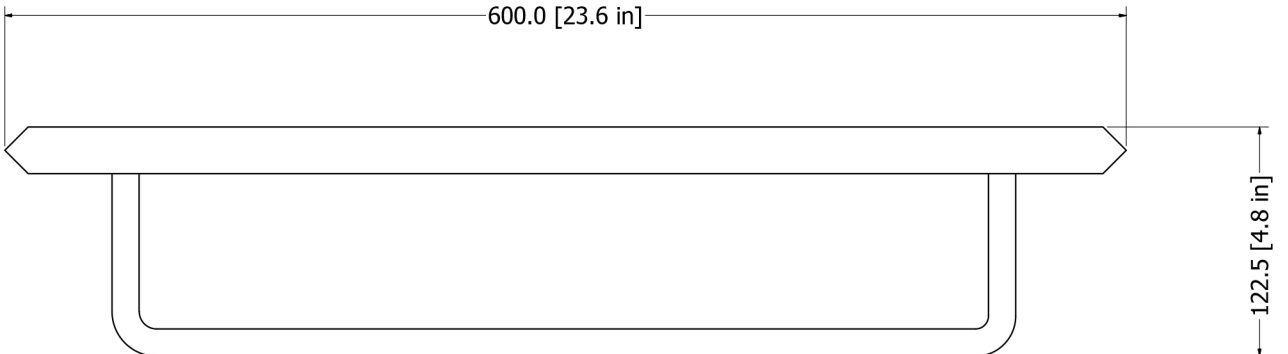

BATHROOM ACCESSORIES

Material of Body

Zinc Alloy

BA040

DETAIL – SPEC SHEET

Finishes/Colors Available

Brushed Nickel, Oil Rubbed
Bronze, Chrome, Matte
Black

Critical Dimensions

23.6" W x 4.8" H x 8.3" D

Warranty period

One Year

Mounting Bracket/mounting dimensions

Installation Guide

BA040