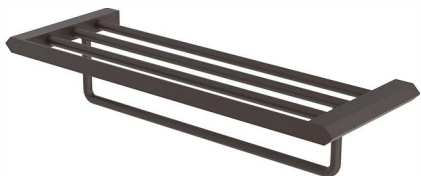

BATHROOM ACCESSORIES

Material of Body

Zinc Alloy

BA040

DETAIL – SPEC SHEET

Finishes/Colors Available

Brushed Nickel, Oil Rubbed
Bronze, Chrome, Matte
Black

Critical Dimensions

23.6" W x 4.8" H x 8.3" D

Warranty period

One Year

Mounting Bracket/mounting dimensions

Installation Guide

BA040