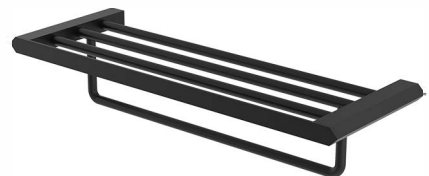

BATHROOM ACCESSORIES

Material of Body

Zinc Alloy

BA040

DETAIL – SPEC SHEET

Finishes/Colors Available

Brushed Nickel, Oil Rubbed
Bronze, Chrome, Matte
Black

Critical Dimensions

23.6" W x 4.8" H x 8.3" D

Warranty period

One Year

Mounting Bracket/mounting dimensions

Installation Guide

BA040